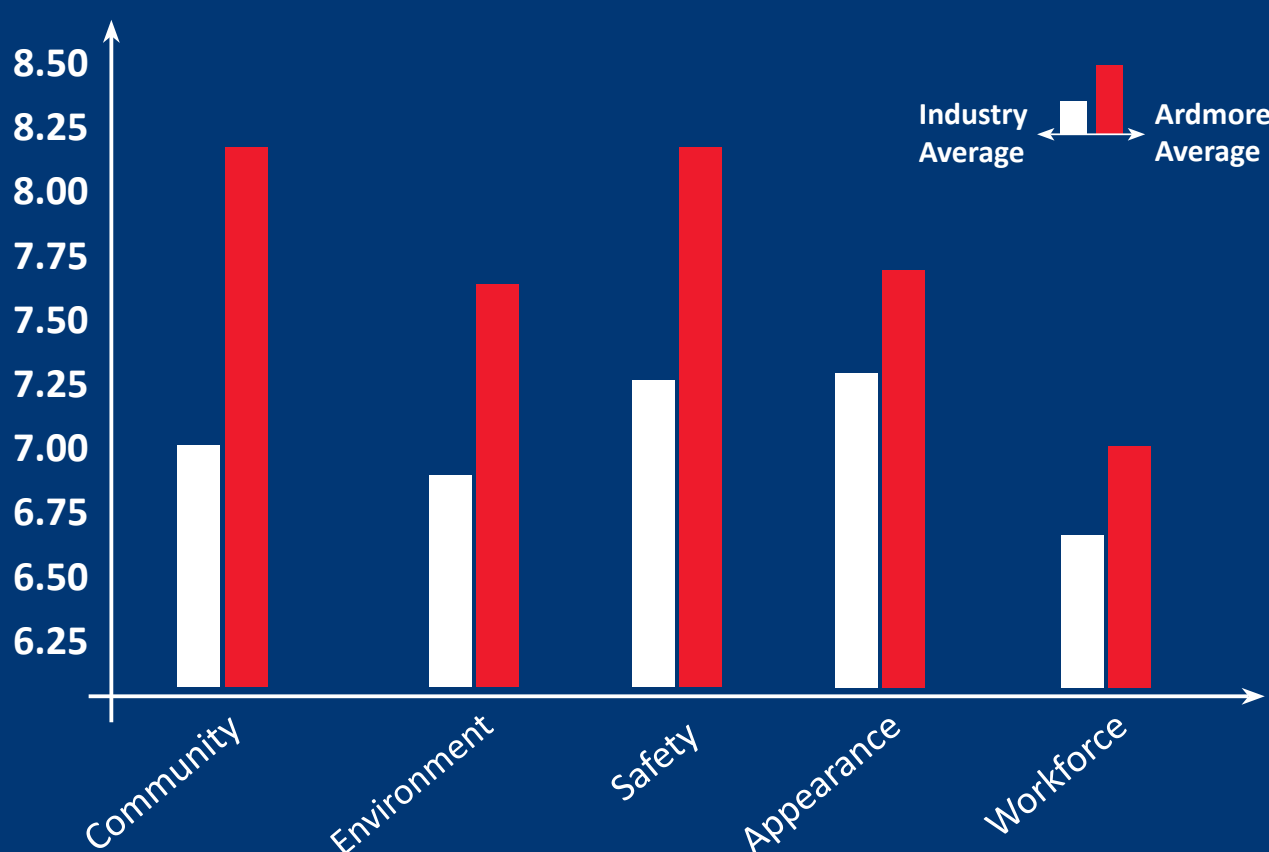

Environment

100% rated
VERY GOOD

3/4 of our sites rated as
EXCELLENT

Appearance

94%
of our sites are rated as
VERY GOOD or better

Safety

100% rated
VERY GOOD

Over **80%** of our sites rated
EXCELLENT

1 in 5 rated

EXCEPTIONAL

Community

100% rated
VERY GOOD or better

Over half of our sites rated

EXCEPTIONAL

All of our sites perform well above industry standards

Workforce

100% or better
VERY GOOD

1 in 4 rated
EXCEPTIONAL

of our sites perform better than the industry average