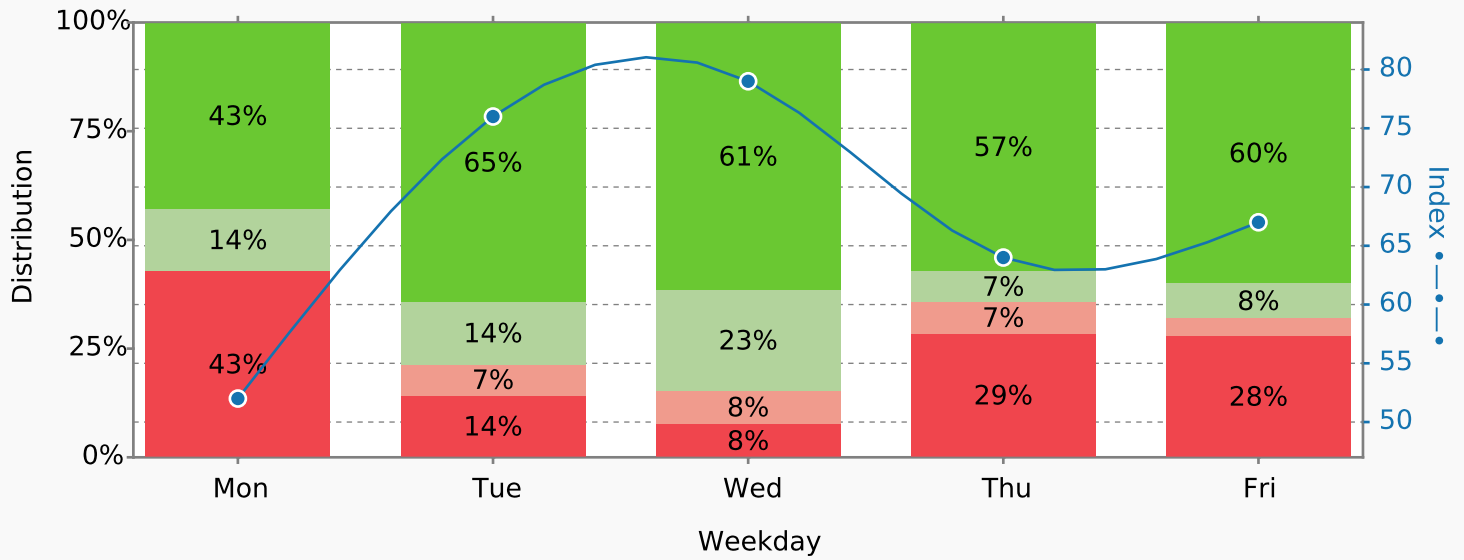

Are we being a considerate neighbour?

57%
46 resp.

13%
10 resp.

5%
4 resp.

25%
20 resp.

Index: 68.0
Responses: 80

Weekday distribution

Hourly distribution

Same question, comparison with previous weeks