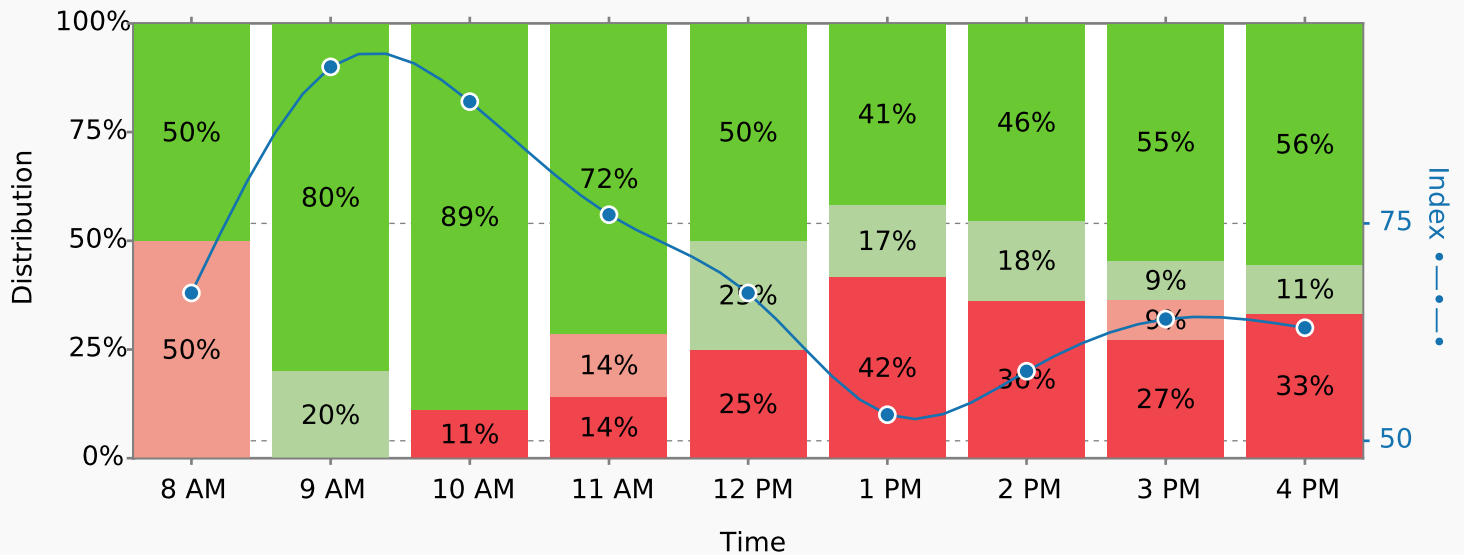

Are we being a considerate neighbour?

57%
46 resp.

13%
10 resp.

5%
4 resp.

25%
20 resp.

Index: 68.0
Responses: 80

Weekday distribution

Hourly distribution

Same question, comparison with previous weeks